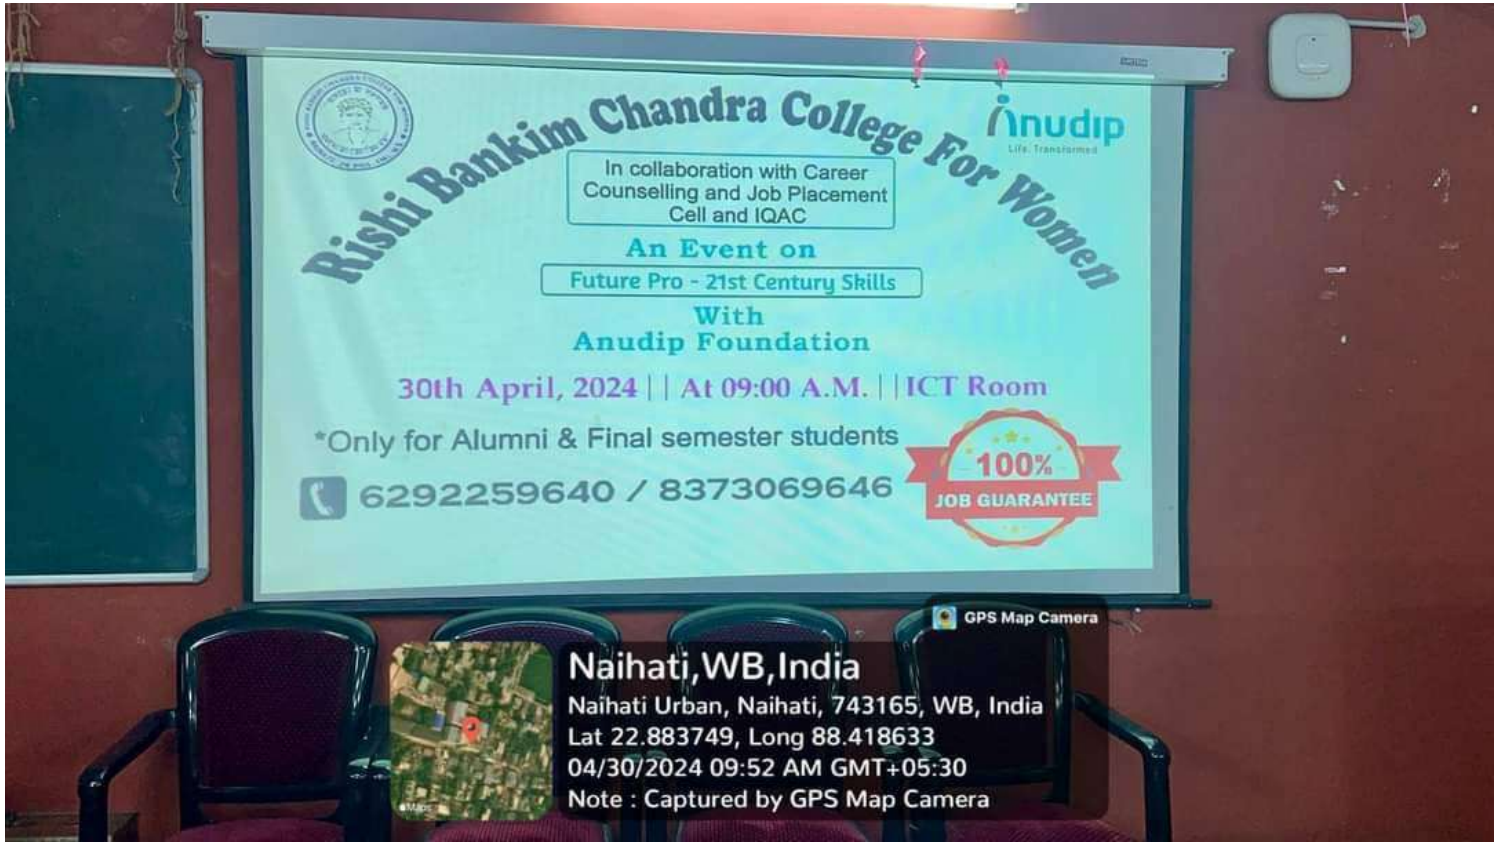

L. Mukhopadhyay
Principal
R.B.C. College For Women
Naihati, North 24 Parganas