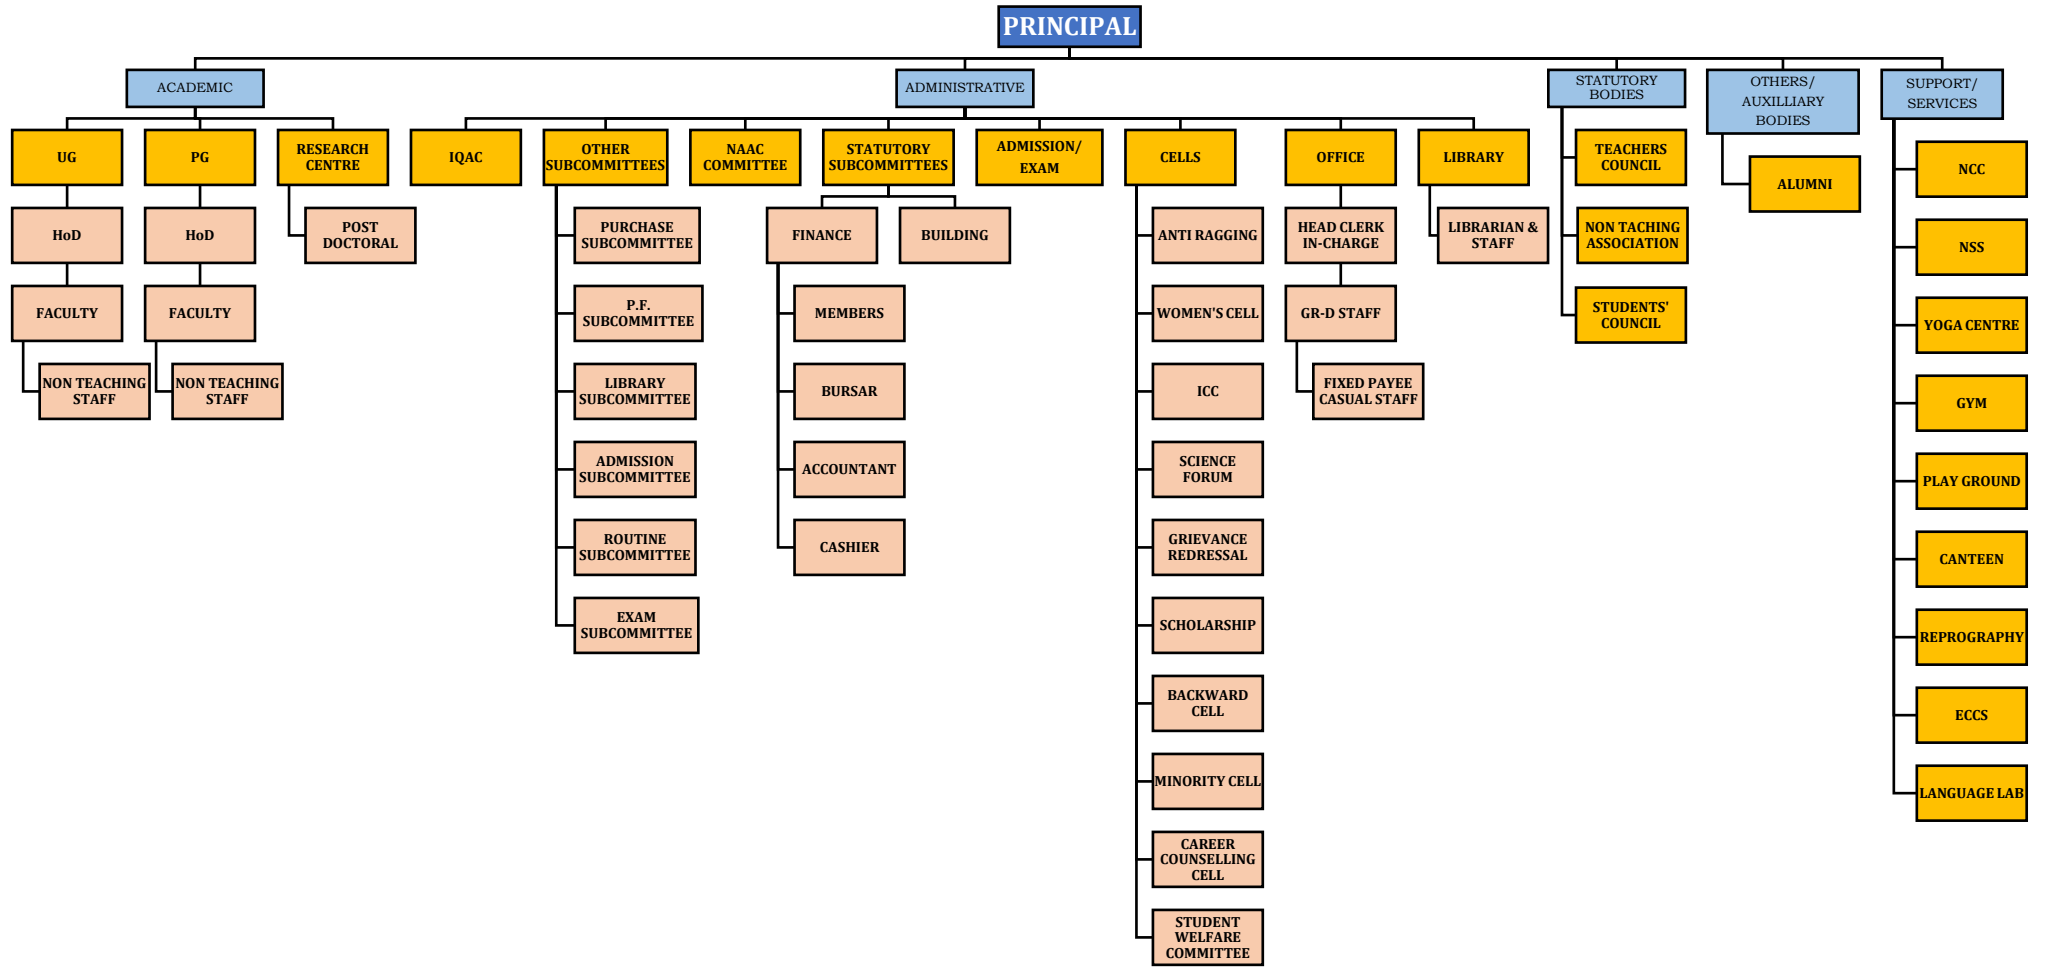

# ORGANOGRAM OF RISHI BANKIM CHANDRA COLLEGE FOR WOMEN

Composition of the Governing Body:

[as per *The West Bengal Universities and Colleges (Administration and Regulation) Act, 2017*]

# INTERNAL ADMINISTRATION

IQAC: INTERNAL QUALITY ASSURANCE CELL;  
 NCC: NATIONAL CADET CORPS;  
 NSS: NATIONAL SERVICE SCHEME;  
 ECCS: EMPLOYEES COOPERATIVE CREDIT SOCIETY;  
 ICC: INTERNAL COMPLAINT COMMITTEE